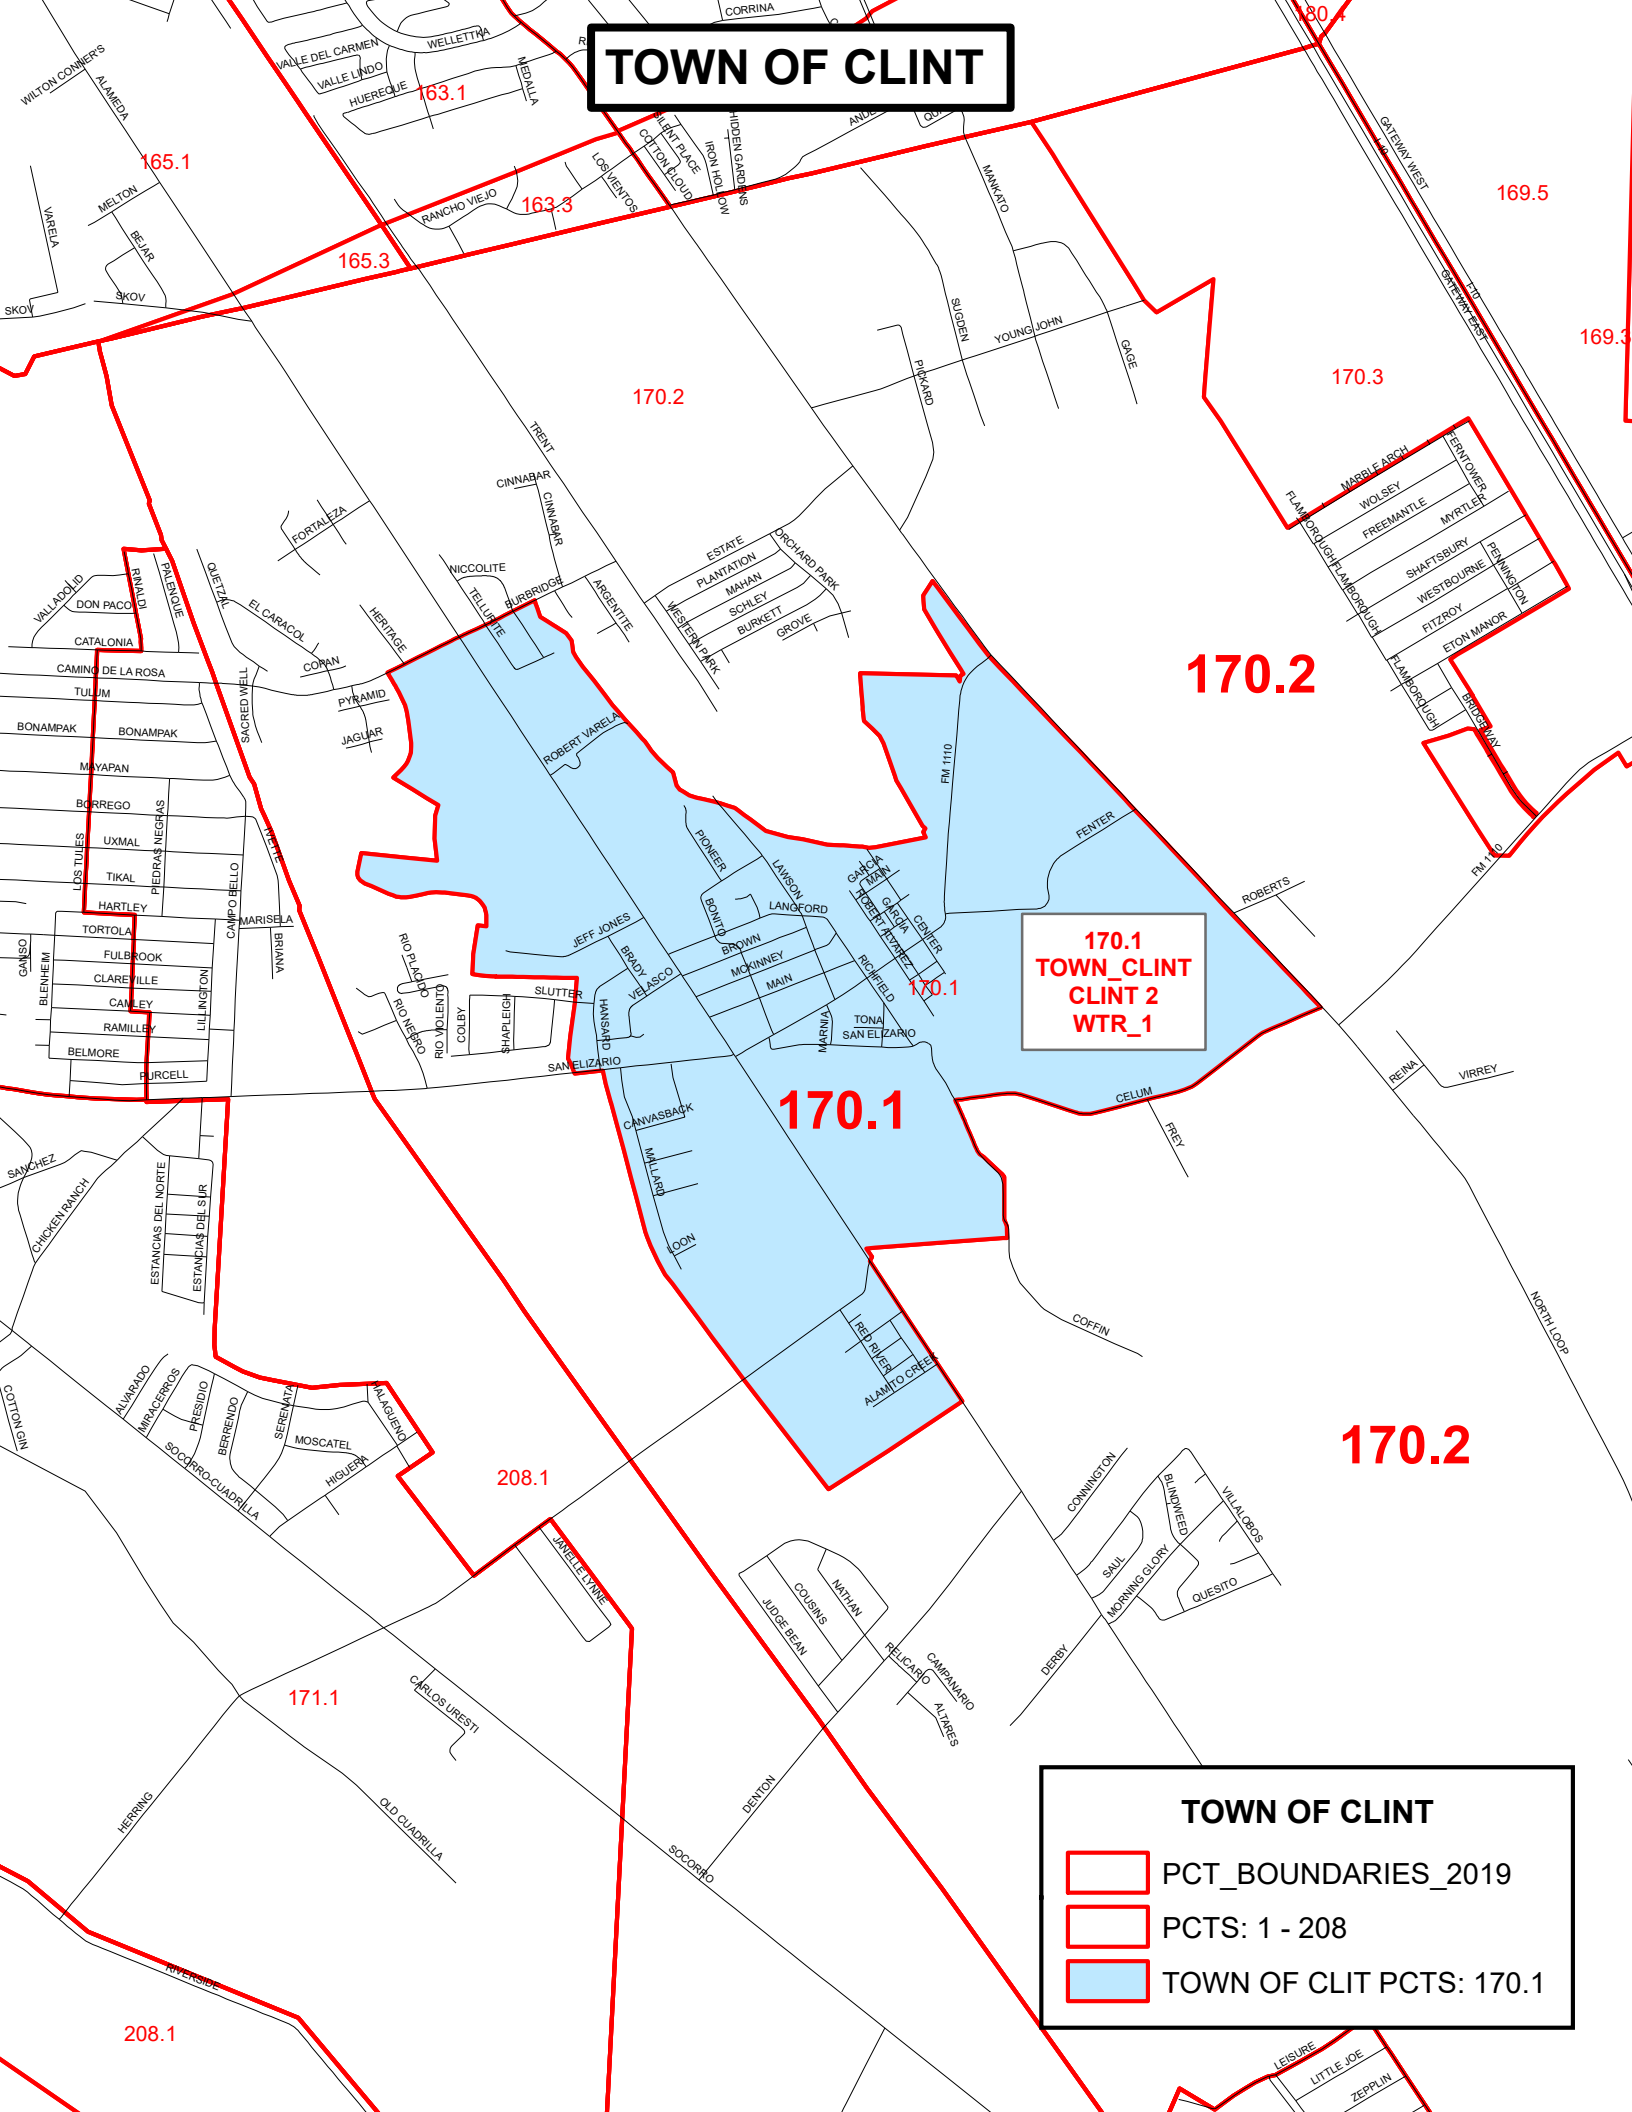

TOWN OF CLINT

170.1
TOWN_CLINT
CLINT_2
WTR_1

TOWN OF CLINT

-  PCT_BOUNDARIES_2019
-  PCTS: 1 - 208
-  TOWN OF CLIT PCTS: 170.1