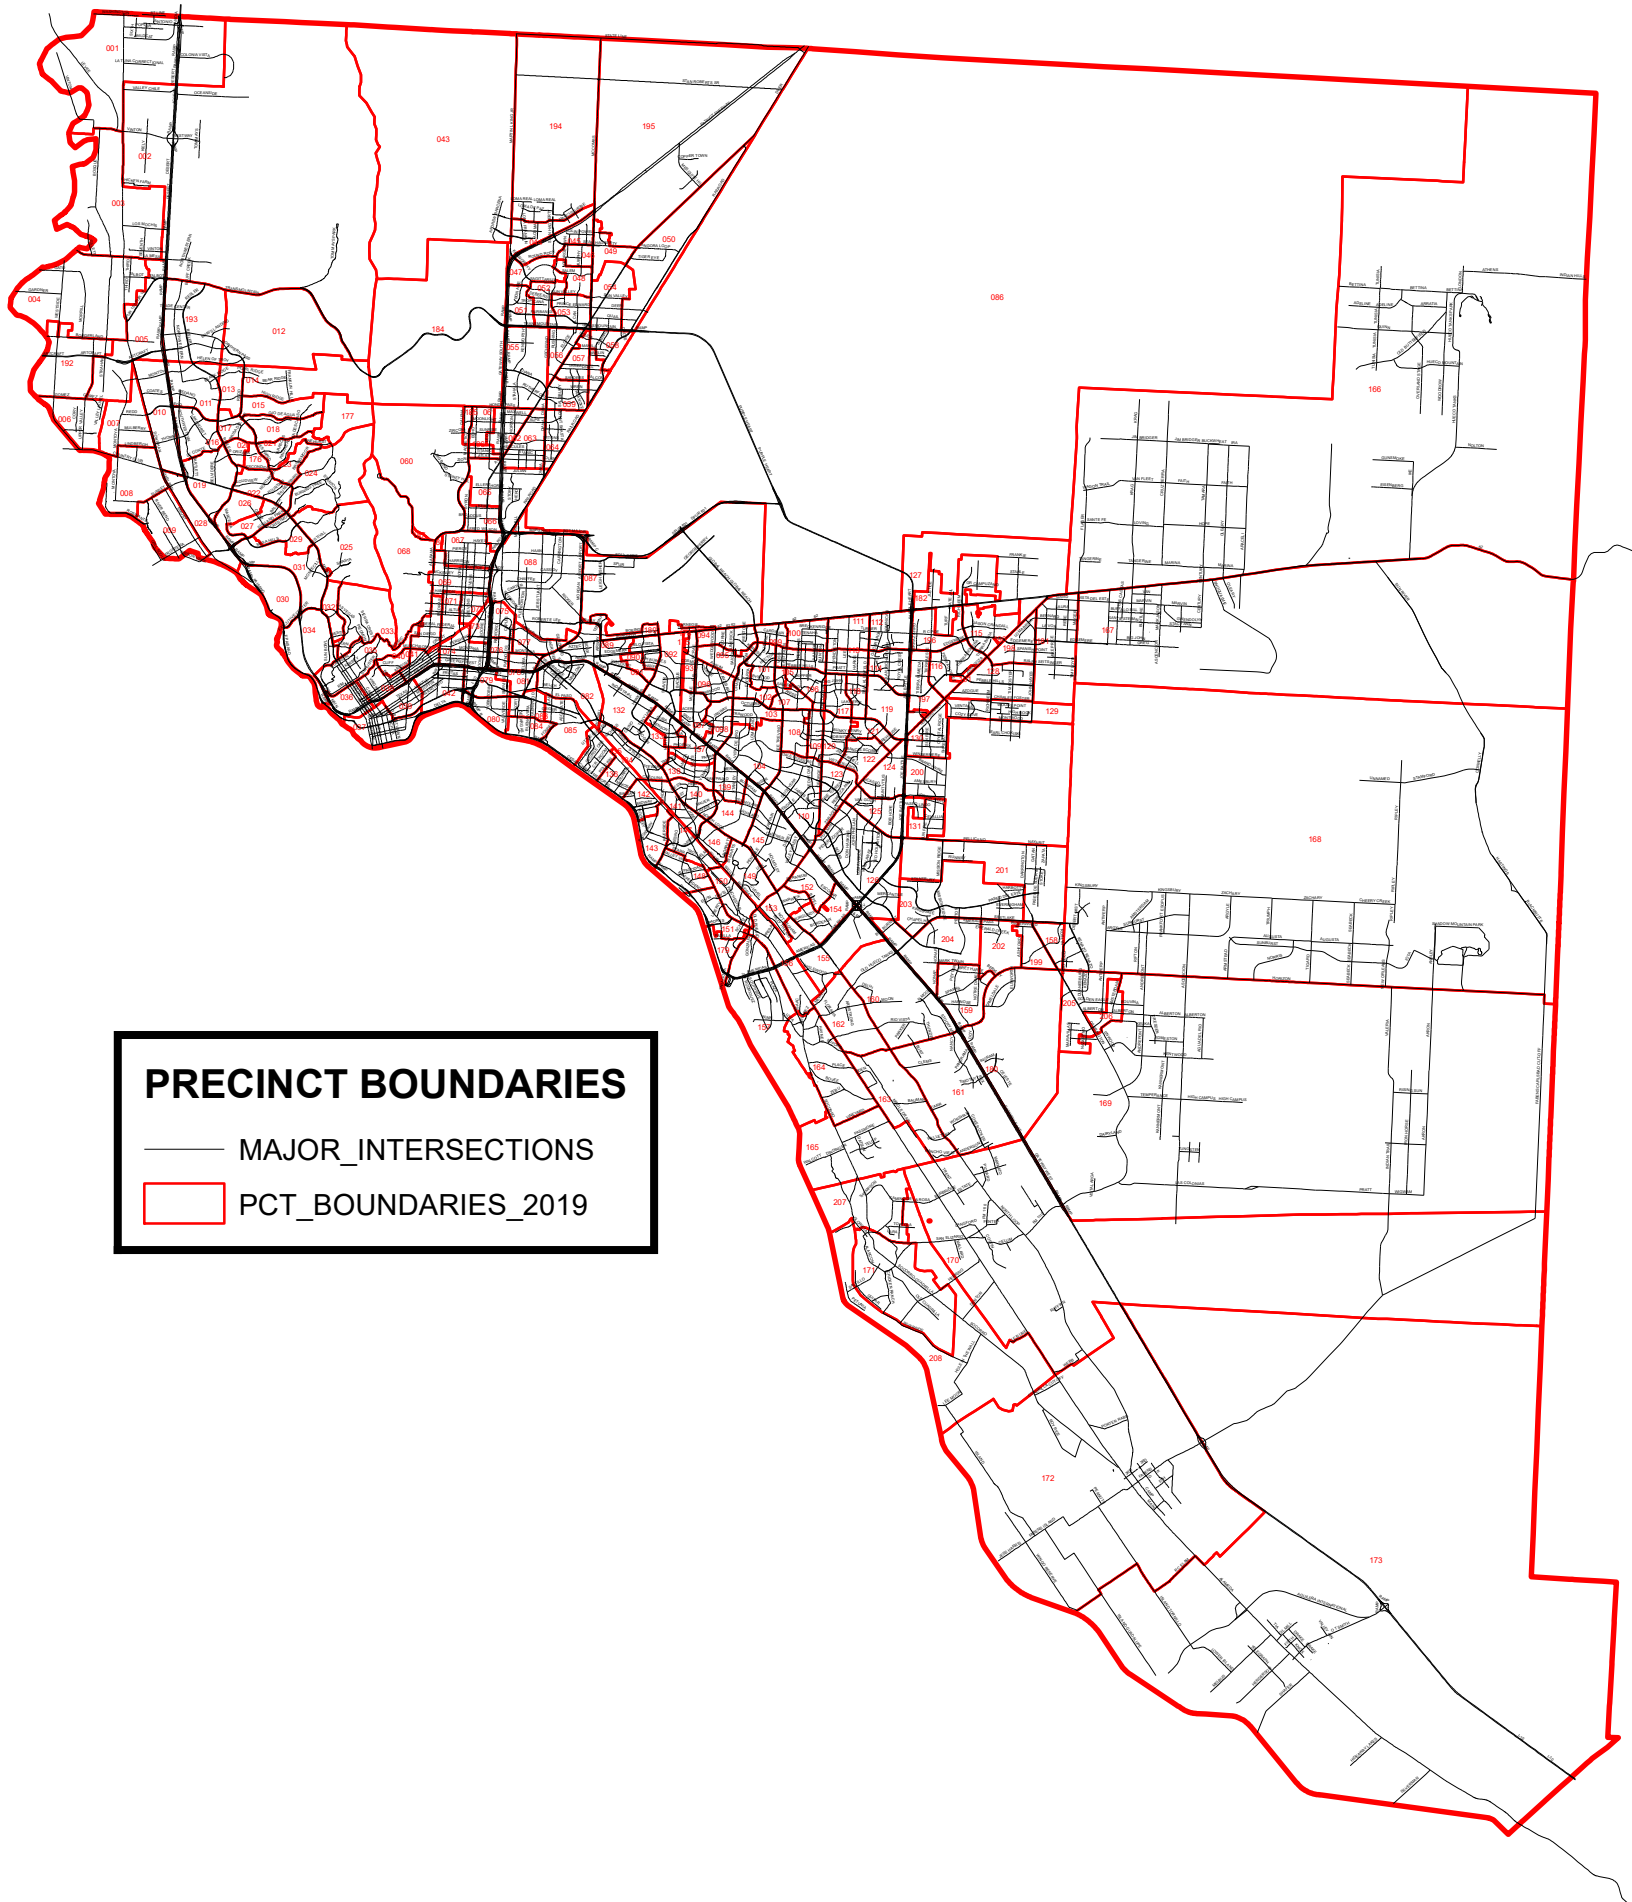

# EL PASO COUNTY PRECINCT BOUNDARY LINES 1 - 208

## PRECINCT BOUNDARIES

— MAJOR\_INTERSECTIONS

▭ PCT\_BOUNDARIES\_2019